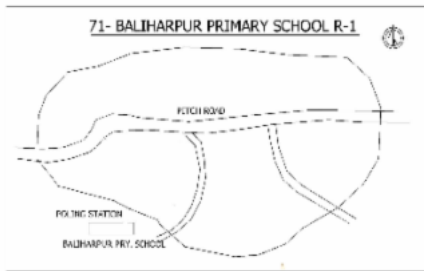

Nazri Naksha

Google Map View

Polling Station Building Front View

Polling Station Front View

Cad View

Key MAP View