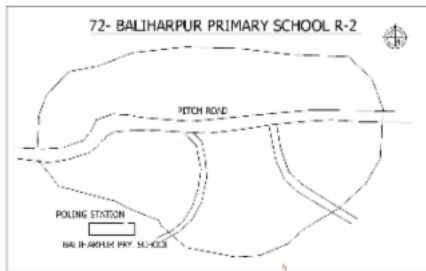

Nazri Naksha

Google Map View

Polling Station Building Front View

Polling Station Front View

Cad View

Key MAP View