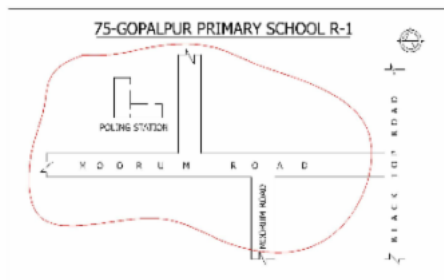

Nazri Naksha

Google Map View

Polling Station Building Front View

Polling Station Front View

Cad View

Key MAP View