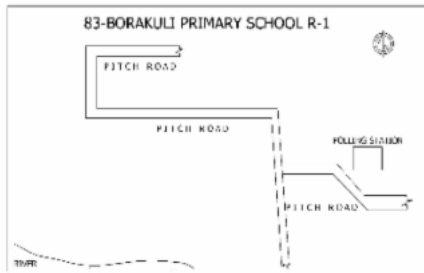

Nazri Naksha

Google Map View

Polling Station Building Front View

Polling Station Front View

Cad View

Key MAP View