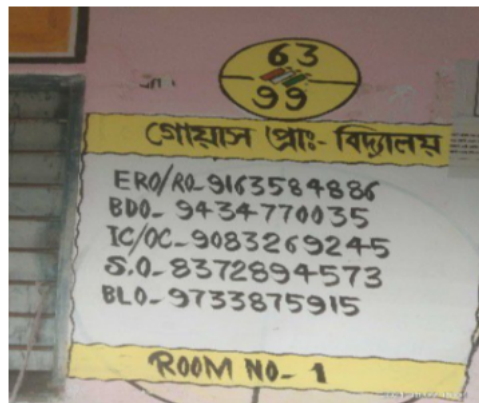

Polling Station Front View