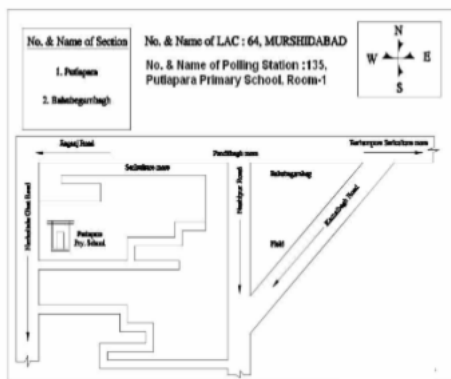

Nazri Naksha

Google Map View

Polling Station Building Front View