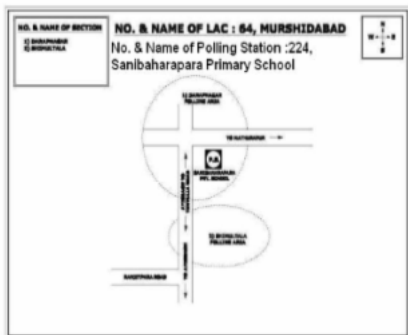

Nazri Naksha

Google Map View