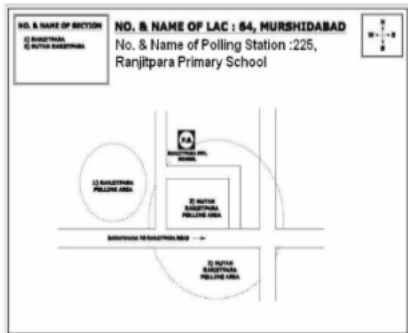

Nazri Naksha

Google Map View