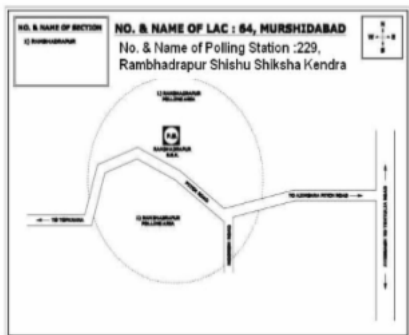

Nazri Naksha

Google Map View