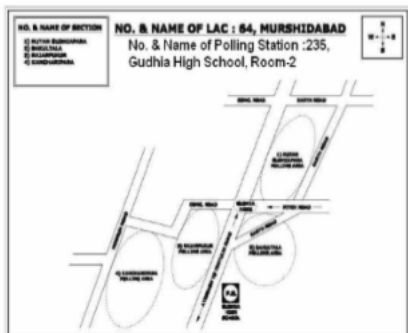

Nazri Naksha

Google Map View