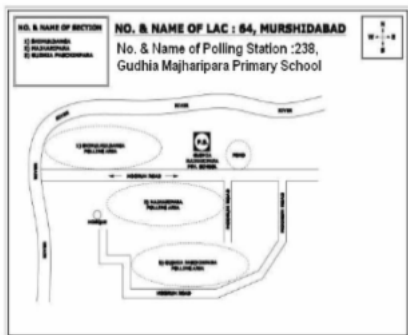

Nazri Naksha

Google Map View