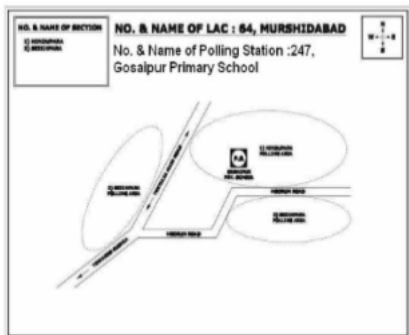

Nazri Naksha

Google Map View