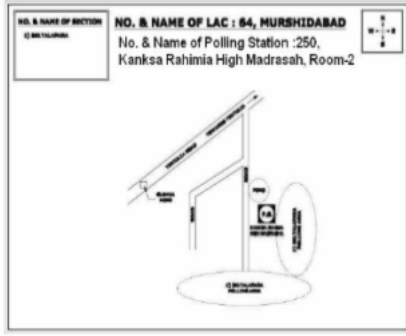

Nazri Naksha

Polling Station Building Front View