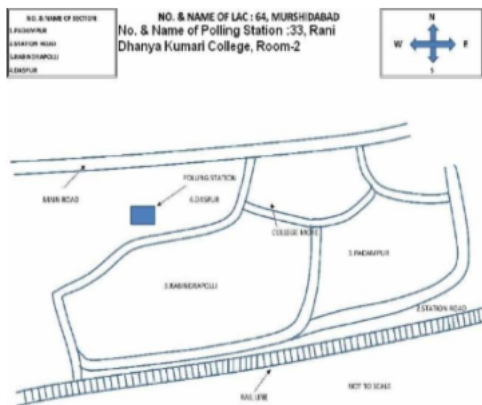

Nazri Naksha

Google Map View