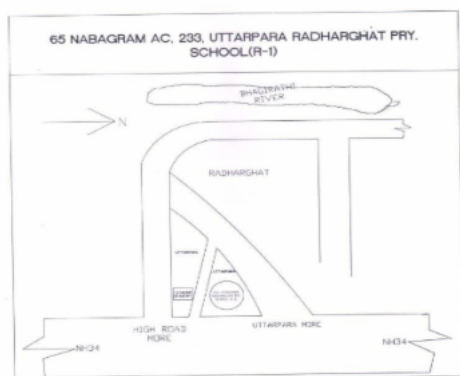

Nazri Naksha

Google Map View

Polling Station Building Front View

Polling Station Front View

Cad View

Key MAP View