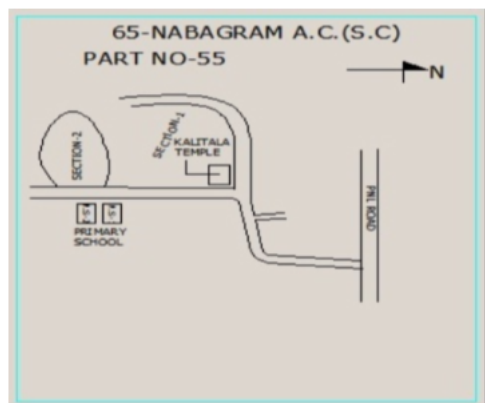

Nazri Naksha

Google Map View

Polling Station Building Front View

Polling Station Front View

Cad View

Key MAP View