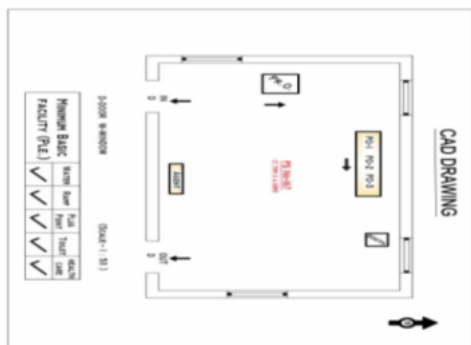

Nazri Naksha

Google Map View

Polling Station Building Front View

Polling Station Front View

Cad View

Key MAP View