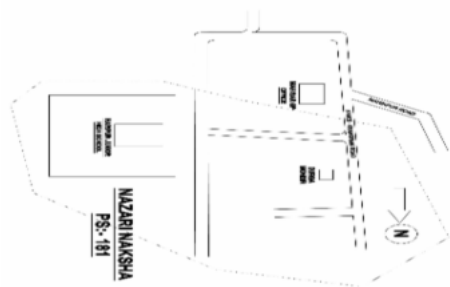

Nazri Naksha

Google Map View