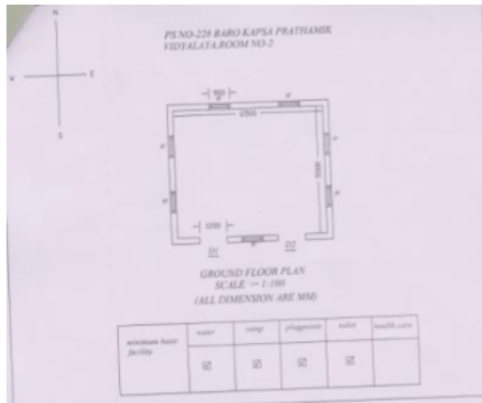

Nazri Naksha

Google Map View

Polling Station Building Front View

Polling Station Front View

Cad View

Key MAP View