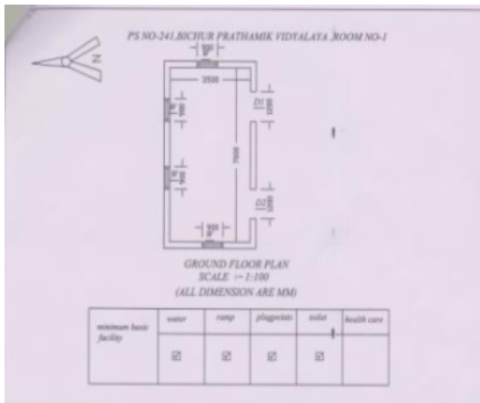

Nazri Naksha

Google Map View

Polling Station Building Front View

Polling Station Front View

Cad View

Key MAP View