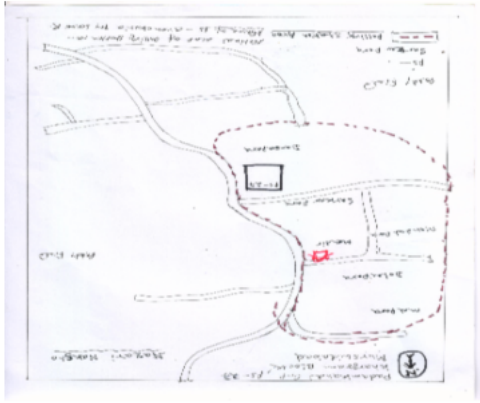

Polling Station Building Front View

Nazri Naksha