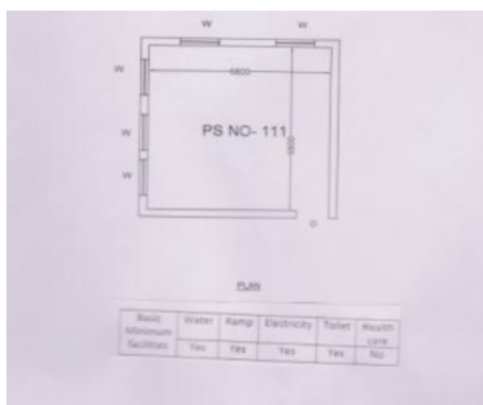

Nazri Naksha

Google Map View

Polling Station Building Front View

Polling Station Front View

Cad View

Key MAP View