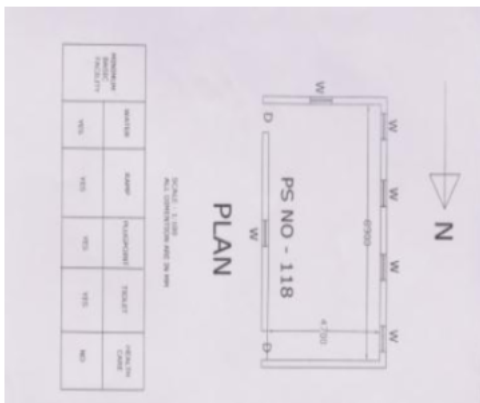

Nazri Naksha

Google Map View

Polling Station Building Front View

Polling Station Front View

Cad View

Key MAP View