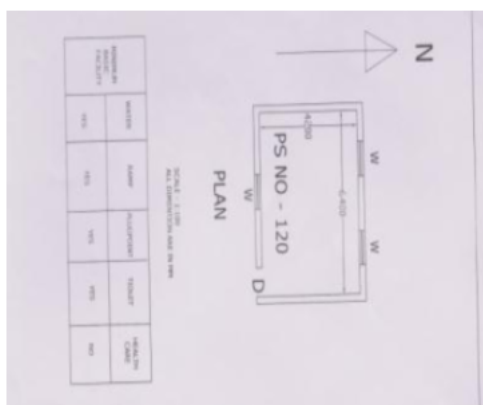

Nazri Naksha

Google Map View

Polling Station Building Front View

Polling Station Front View

Cad View

Key MAP View