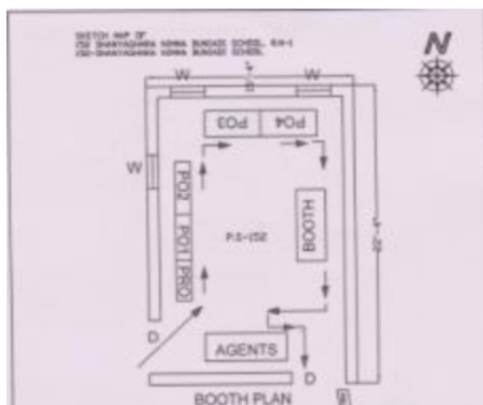

Nazri Naksha

Google Map View

Polling Station Building Front View

Polling Station Front View

Cad View

Key MAP View