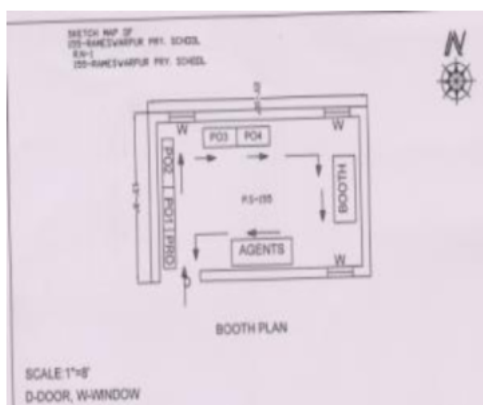

Nazri Naksha

Google Map View

Polling Station Building Front View

Polling Station Front View

Cad View

Key MAP View