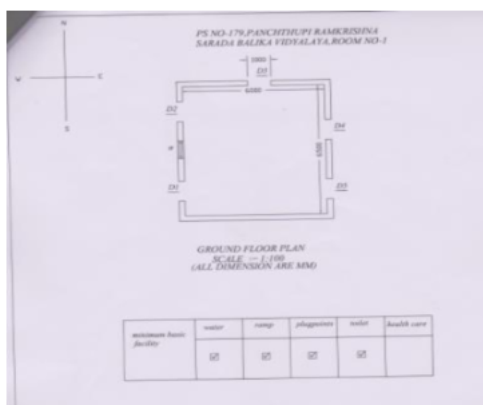

Nazri Naksha

Google Map View

Polling Station Building Front View

Polling Station Front View

Cad View

Key MAP View