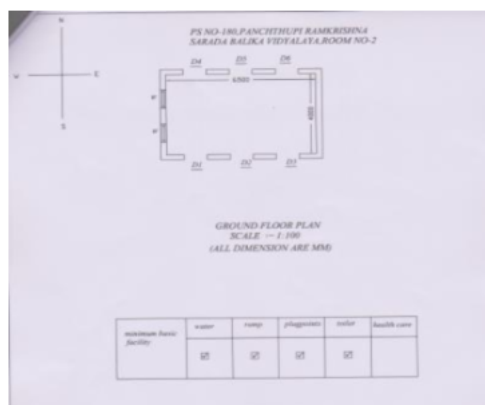

Nazri Naksha

Google Map View

Polling Station Building Front View

Polling Station Front View

Cad View

Key MAP View