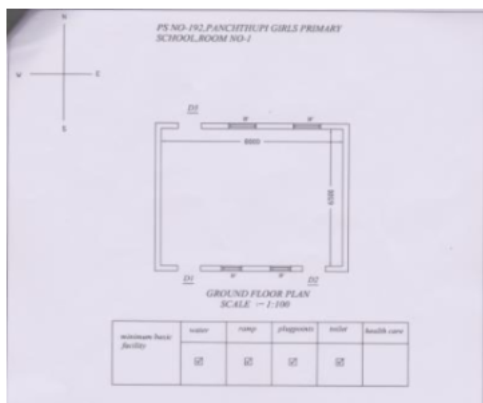

Nazri Naksha

Google Map View

Polling Station Building Front View

Polling Station Front View

Cad View

Key MAP View