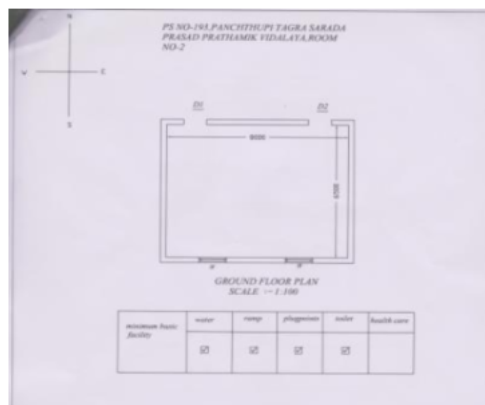

Nazri Naksha

Google Map View

Polling Station Building Front View

Polling Station Front View

Cad View

Key MAP View