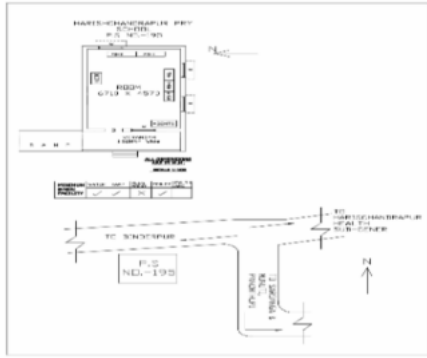

Nazri Naksha

Google Map View