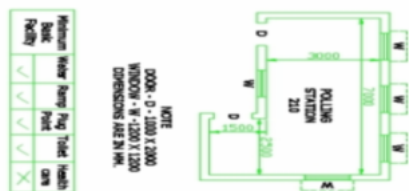

Nazri Naksha

Google Map View

Polling Station Building Front View

Polling Station Front View

Cad View

Key MAP View