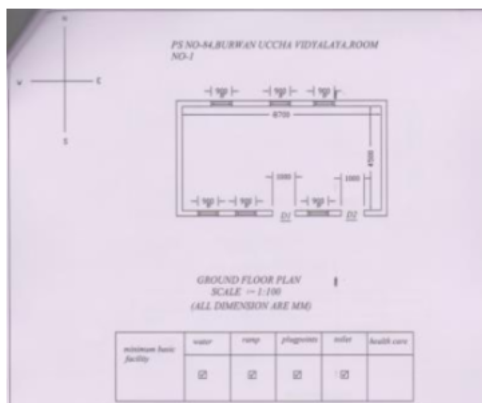

Nazri Naksha

Google Map View

Polling Station Building Front View

Polling Station Front View

Cad View

Key MAP View