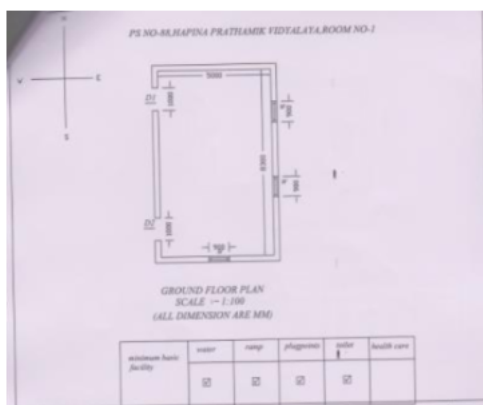

Nazri Naksha

Google Map View

Polling Station Building Front View

Polling Station Front View

Cad View

Key MAP View