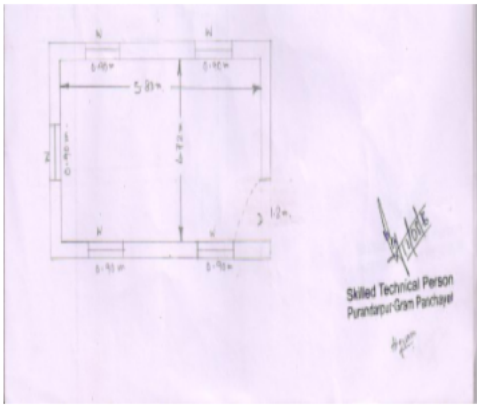

Nazri Naksha

Google Map View