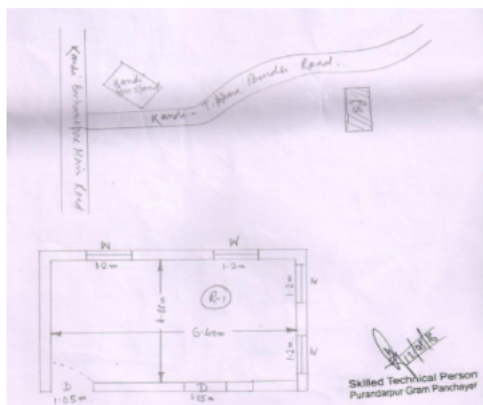

Nazri Naksha

Google Map View