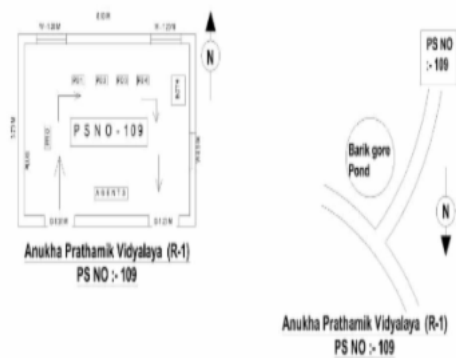

Nazri Naksha

Google Map View