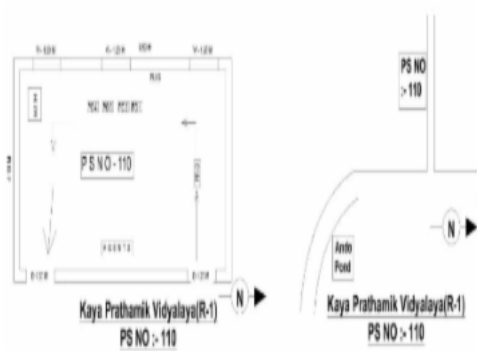

Nazri Naksha

Google Map View