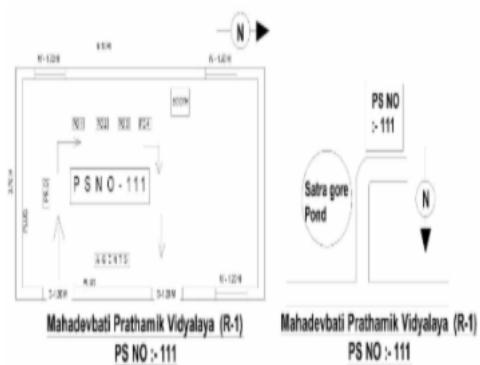

Nazri Naksha

Google Map View