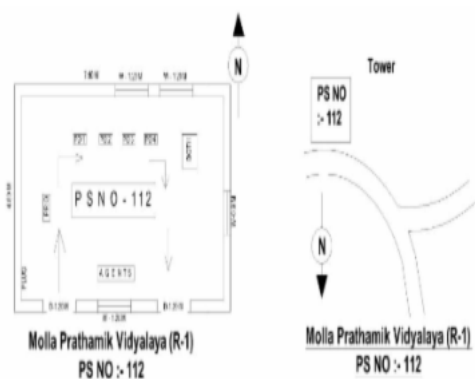

Nazri Naksha

Google Map View