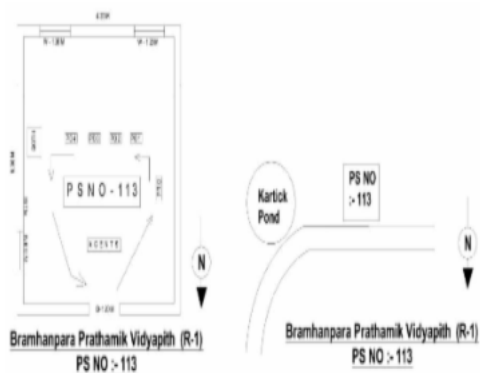

Nazri Naksha

Google Map View