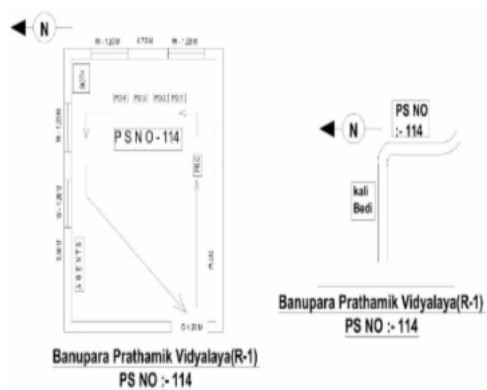

Nazri Naksha

Google Map View