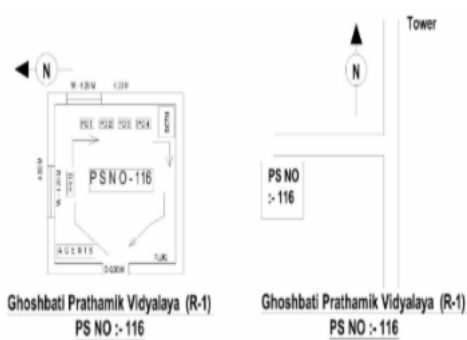

Nazri Naksha

Google Map View