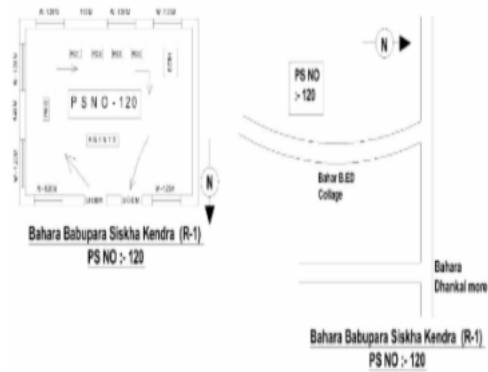

Nazri Naksha

Google Map View