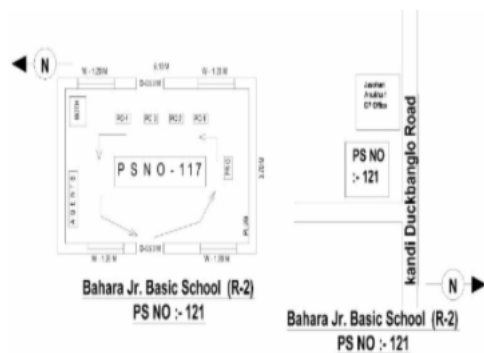

Nazri Naksha

Google Map View