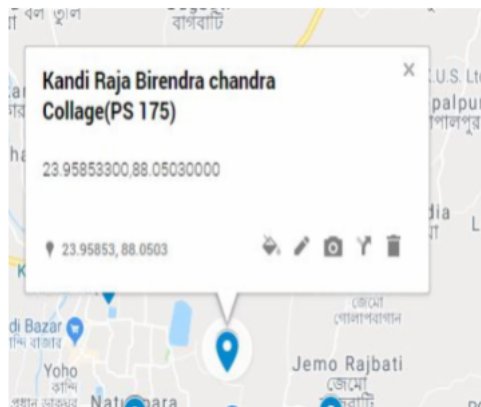

Nazri Naksha

Google Map View