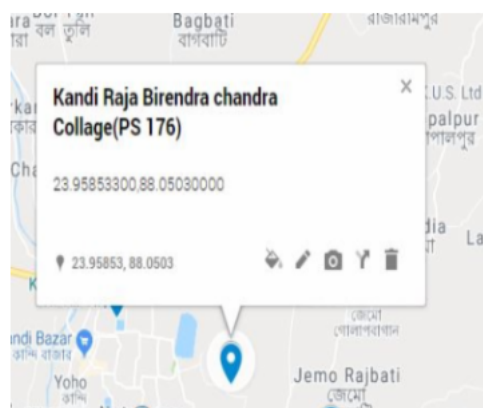

Nazri Naksha

Google Map View