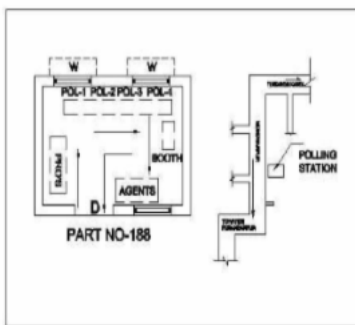

Nazri Naksha

Google Map View