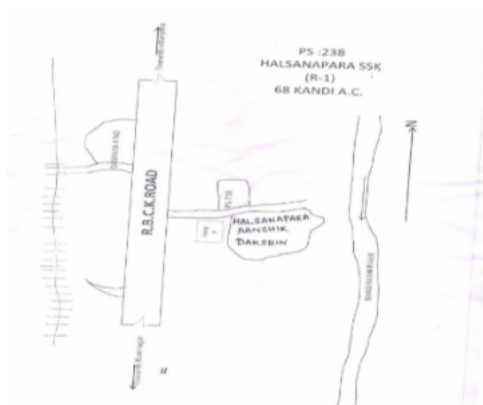

Nazri Naksha

Google Map View

Polling Station Building Front View

Polling Station Front View

Cad View

Key MAP View