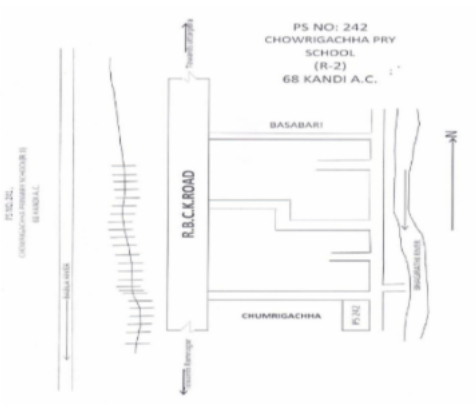

Nazri Naksha

Google Map View

Polling Station Building Front View

Polling Station Front View

Cad View

Key MAP View